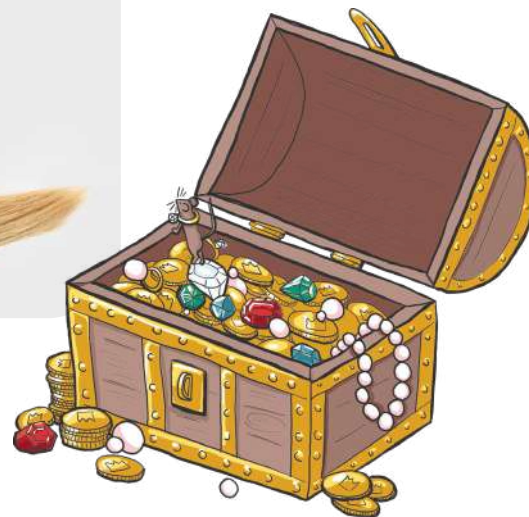

Light blue satin dress with silver details.
Sewn-on transparent trail.

8

9

BEST SELLER!

**LOWA
PRINCESS DRESS W. BRAID
PURPLE**

F66621 98-104 CL 2-4 YEARS
F66622 110-116 CL 4-6 YEARS
F66623 122-128 CL 6-8 YEARS

Rapunzel dress with tulle skirt, short arms and sequin details. Includes blonde braid diadem.

**TUSS
BRAID DELUXE
BLONDE**

F2555 One Size

Diadem with blonde braid. Pink satin ribbon and rose details. 75 cm long.