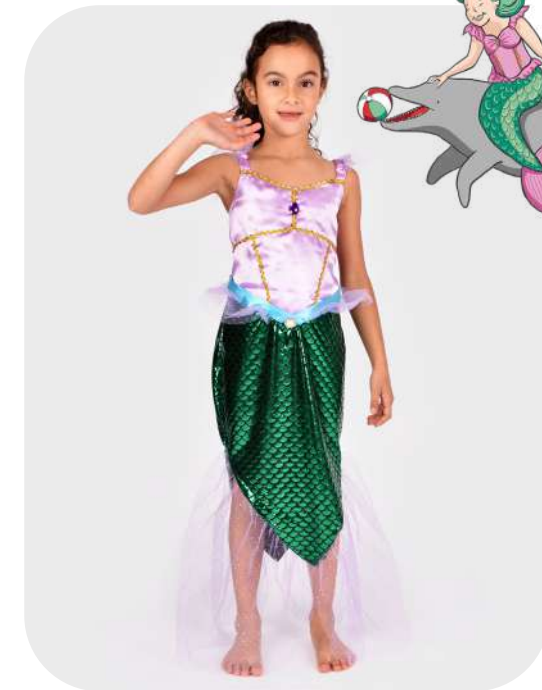

LINDA
MERMAID DRESS
PURPLE

F6070M 110-116 CL 4-6 YEARS

Purple and green mermaid dress. Satin upper part with golden details. Green shiny skirt with purple chiffon details (with glitter effect). Elastic back.