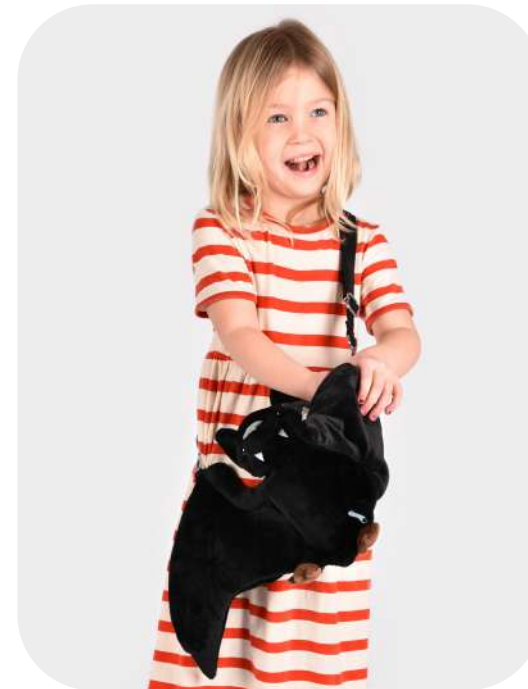

F77610 86-110 CL 1-4 YEARS

Black bat cape with hood and yellow bat patch on the back. Padded ears on the hood. Velcro closure by the neck.

**FRÄCK
Mini CAPE BAT DELUXE
BLACK**

F77635 86-110 CL 1-4 YEARS

Black bat mini cape with hood. Soft plush fabric. Purple details. Wings on the back and ears on the hood. Velcro closure in the front and elastic ribbons on the sides.

**BAXA
BAT BAG
BLACK**

F33325 One Size (50 cm)

Black plush bat bag with padded details. Two pockets (in the wings) with zipper closure. Adjustable shoulder strap.

**VIMSA
SPIDER TOTE BAG
BLACK**

F78255 One Size