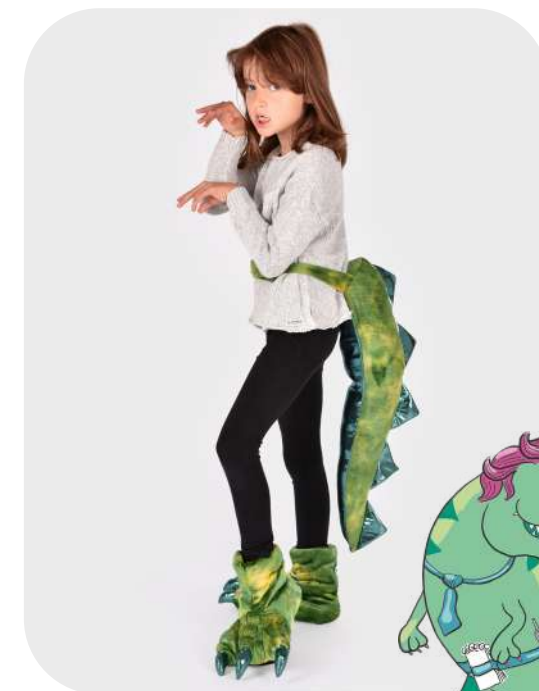

**POLARE
DRAGON RIDE-ON
BLUE**

F96000 98-128 CL 3-8 YEARS

Blue dragon jump-in with padded details. Golden wings. Braces which are adjustable in size.

**SVÄNGIGA
DINOSAUR SET
GREEN**

F97560 One Size

Dinosaur set including padded tail and slippers (EU size 30-34). The tail has velcro closure by the waist.