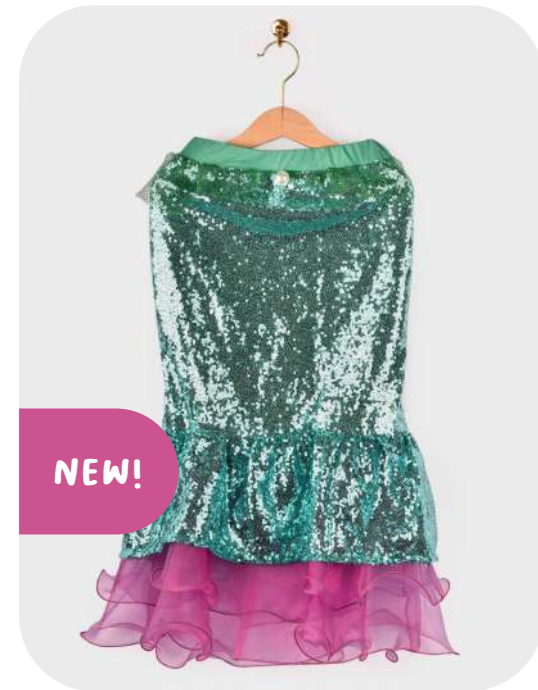

LILY
MERMAID SKIRT
TURQUOISE

F60710 98-104 CL 2-4 YEARS
F60711 110-116 CL 4-6 YEARS
F60712 122-128 CL 6-8 YEARS

Sequin covered mermaid skirt. Elastic waistband with pearl detail. Bottom part made of purple organza.