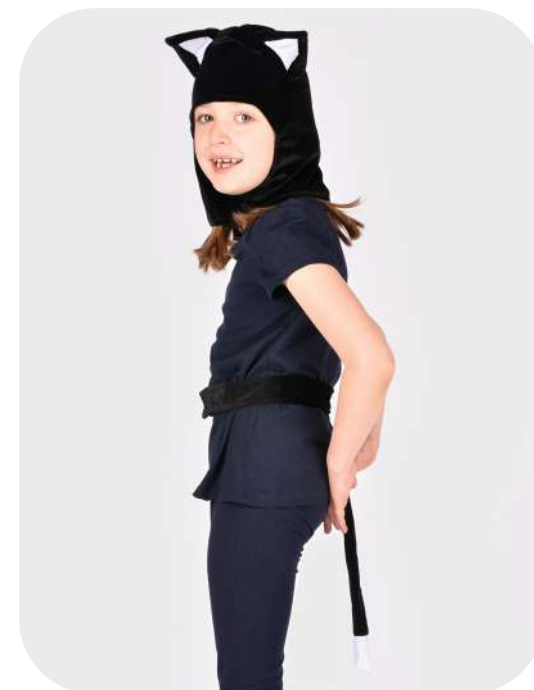

KISSE
CAT SET
BLACK

F25750 One Size 3-5 YEARS

Black cat set including hood and tail.