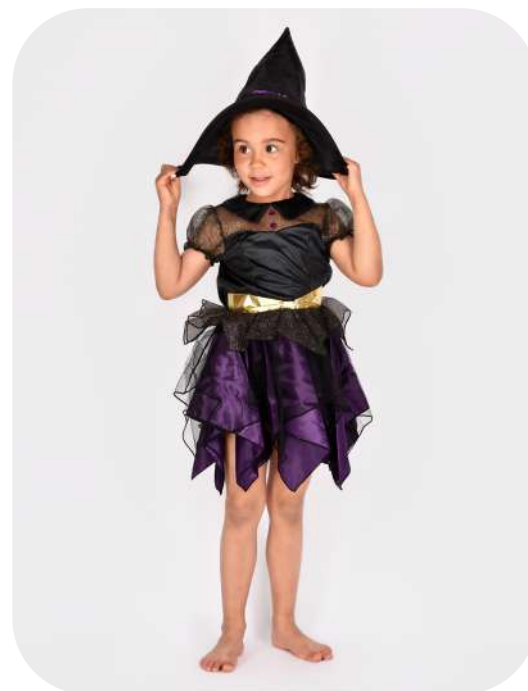

FÖRTROLLAD
WITCH COSTUME
BLACK

F6090M 110-116 CL 4-6 YEARS
F6090L 122-128 CL 6-8 YEARS

Witch costume with a dress and a hat.
Dress in black and purple with a golden
waistband. Button closure by the neck.
Black hat with purple ribbon.