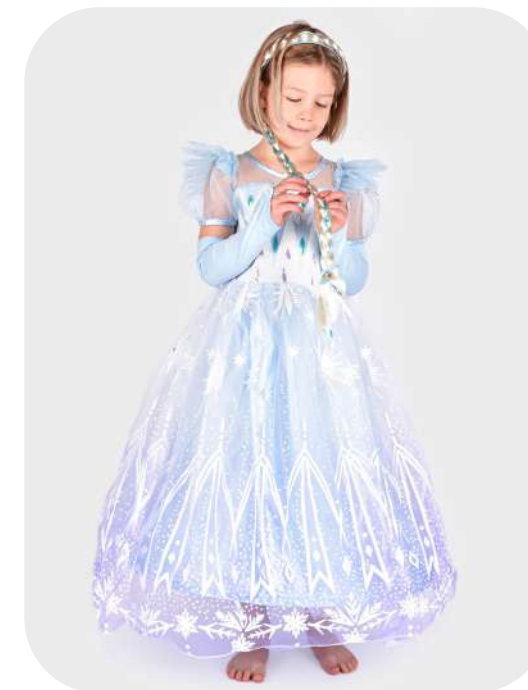

F60621 98-104 CL 2-4 YEARS
F60622 110-116 CL 4-6 YEARS
F60623 122-128 CL 6-8 YEARS

Yellow princess dress with rose details.
Includes yellow velvet arm covers.

ROYAL COSTUMES

ELLIE
PRINCESS DRESS WINTER
LIGHT BLUE